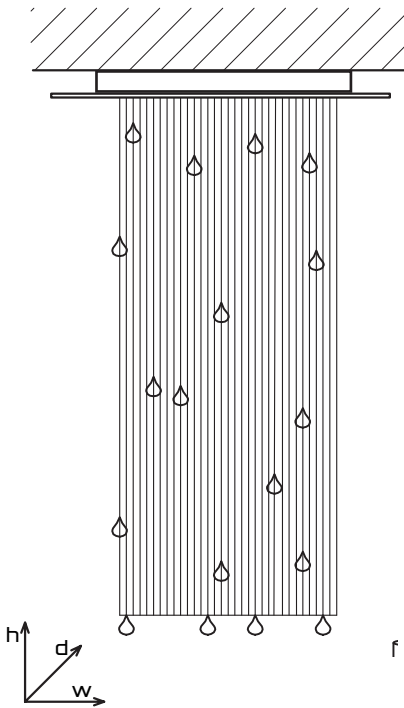

Surface type

Recessed type *

Image

item no.	base	power [W]	dimensions (mm) h x w x d
EYWA-1-DL	circle, mirror finish	20+10	1500x Ø600
EYWA-2-DL	circle, mirror finish	20+15	1500 x Ø900
EYWA-3-DL	circle, mirror finish	30+15	3000 x Ø900
EYWA-4-DL	circle, mirror finish	40+15	3000 x Ø1200

* additional accessories for recessed installation might be required to order

LED	OPTIC FIBRE	230V 110V	h 35 000	K 4000	CE
-----	-------------	--------------	-------------	-----------	----