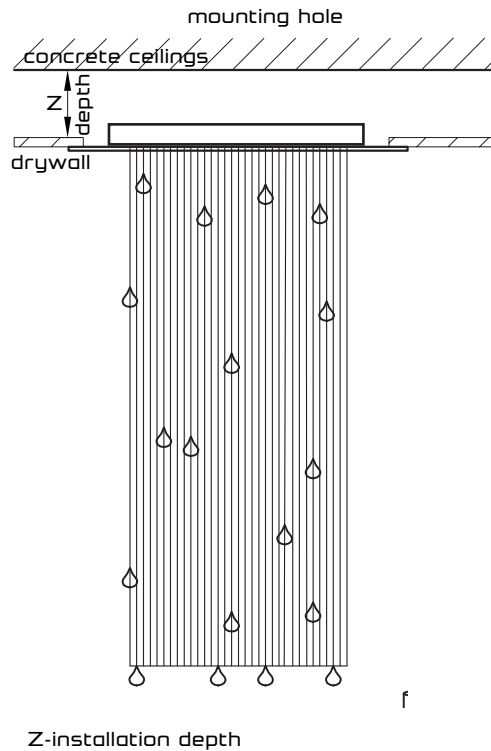

Surface type

Recessed type *

Image

item no.	base	power [W]	dimensions (mm) h x w x d
EYWA-1-DL	circle, mirror finish	20+10	1500x Ø600
EYWA-2-DL	circle, mirror finish	20+15	1500 x Ø900
EYWA-3-DL	circle, mirror finish	30+15	3000 x Ø900
EYWA-4-DL	circle, mirror finish	40+15	3000 x Ø1200

* additional accessories for recessed installation might be required to order

LED	OPTIC FIBRE	230V 110V	h 35 000	K 4000	CE
-----	-------------	--------------	-------------	-----------	----