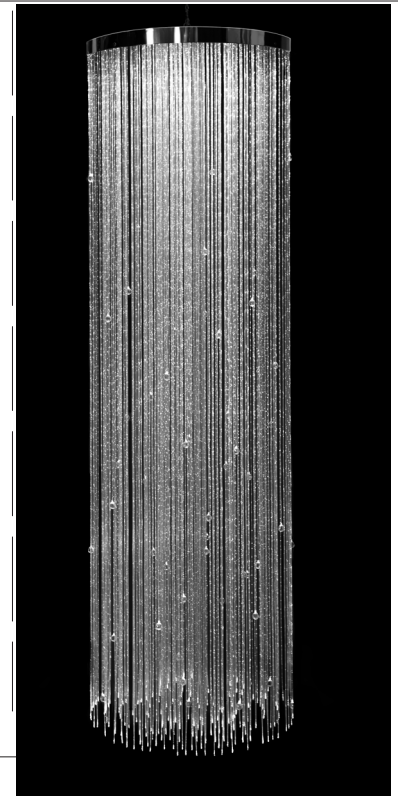

Surface type

Recessed type *

Image

item no.	base	power [W]	dimensions (mm) h x w x d
EYWA-1-DL	circle, mirror finish	20+10	1500x Ø600
EYWA-2-DL	circle, mirror finish	20+15	1500 x Ø900
EYWA-3-DL	circle, mirror finish	30+15	3000 x Ø900
EYWA-4-DL	circle, mirror finish	40+15	3000 x Ø1200

* additional accessories for recessed installation might be required to order

LED	OPTIC FIBRE	230V 110V	h 35 000	K 4000	CE
-----	-------------	--------------	-------------	-----------	----