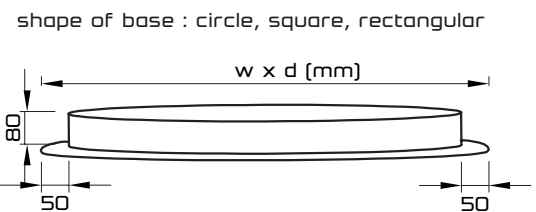

Surface type

Recessed type *

Image

item no.	base	power [W]	dimensions (mm) h x w x d
EYWA-1-DL	circle, mirror finish	20+10	1500x Ø600
EYWA-2-DL	circle, mirror finish	20+15	1500 x Ø900
EYWA-3-DL	circle, mirror finish	30+15	3000 x Ø900
EYWA-4-DL	circle, mirror finish	40+15	3000 x Ø1200